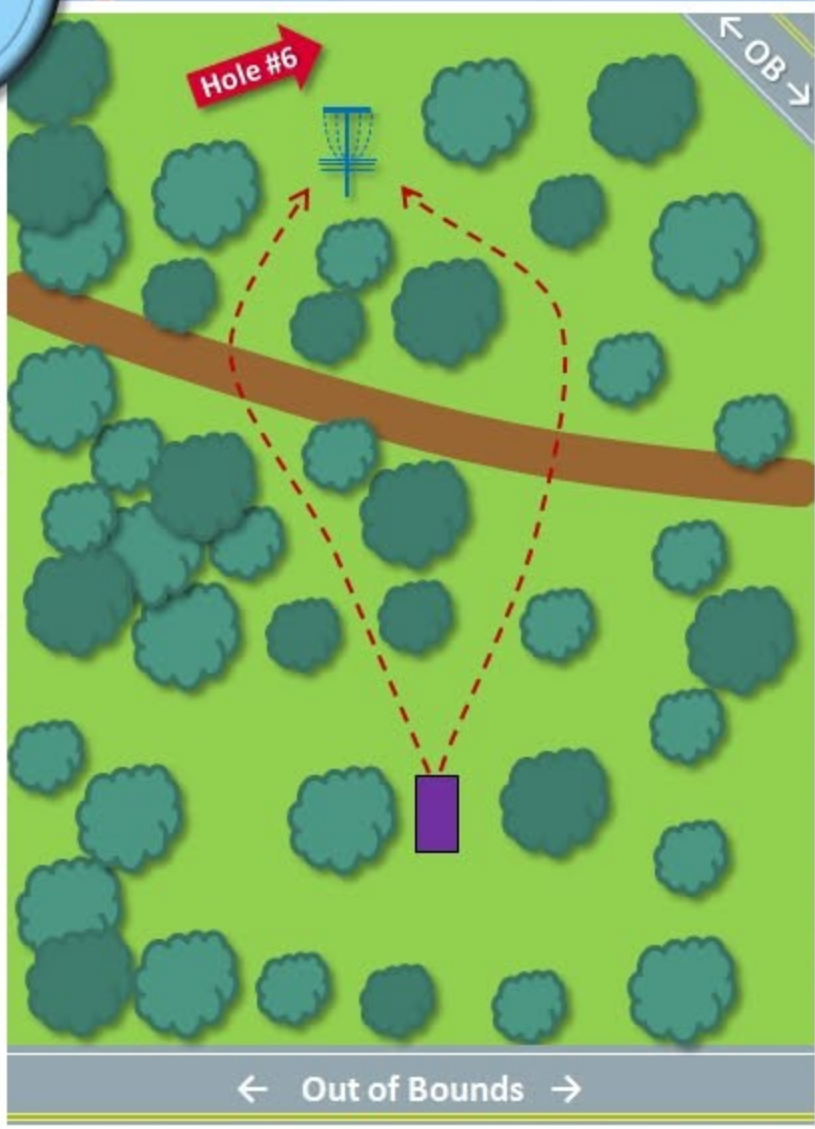

The Milton Craven disc golf course at Evergreen Park

Mr. Milton Craven, a sergeant for the union army for the U.S. civil war, gave practically all of his time while a park trustee of evergreen park in 1900. He believed that a park should be a place for recreation. He planted flowers, a wide variety of shrubs including mountain laurel, poplar, evergreen and oak trees. Sergeant Craven has left an enduring monument to his memory. The people of Kane will long remember this quiet, public-spirited hero of the Civil War who lost an arm in defense of his country at the battle of the wilderness, and who by his zeal and devotion to the public welfare, made in evergreen park a notable contribution to the beauty and happiness of the community. J.E. Henretta

Par 3

228'

#5

The Milton Craven Disc Golf Course at Evergreen Park

Par 3

285'

#6

The Milton Craven Disc Golf Course at Evergreen Park

Par 3

267'

Out of Bounds

Out of Bounds

#7

The Milton Craven Disc Golf Course at Evergreen Park

Par 4

342'

#8

The Milton Craven Disc Golf Course at Evergreen Park

Par 3

237'

#9

The Milton Craven Disc Golf Course at Evergreen Park

Par 3

207'