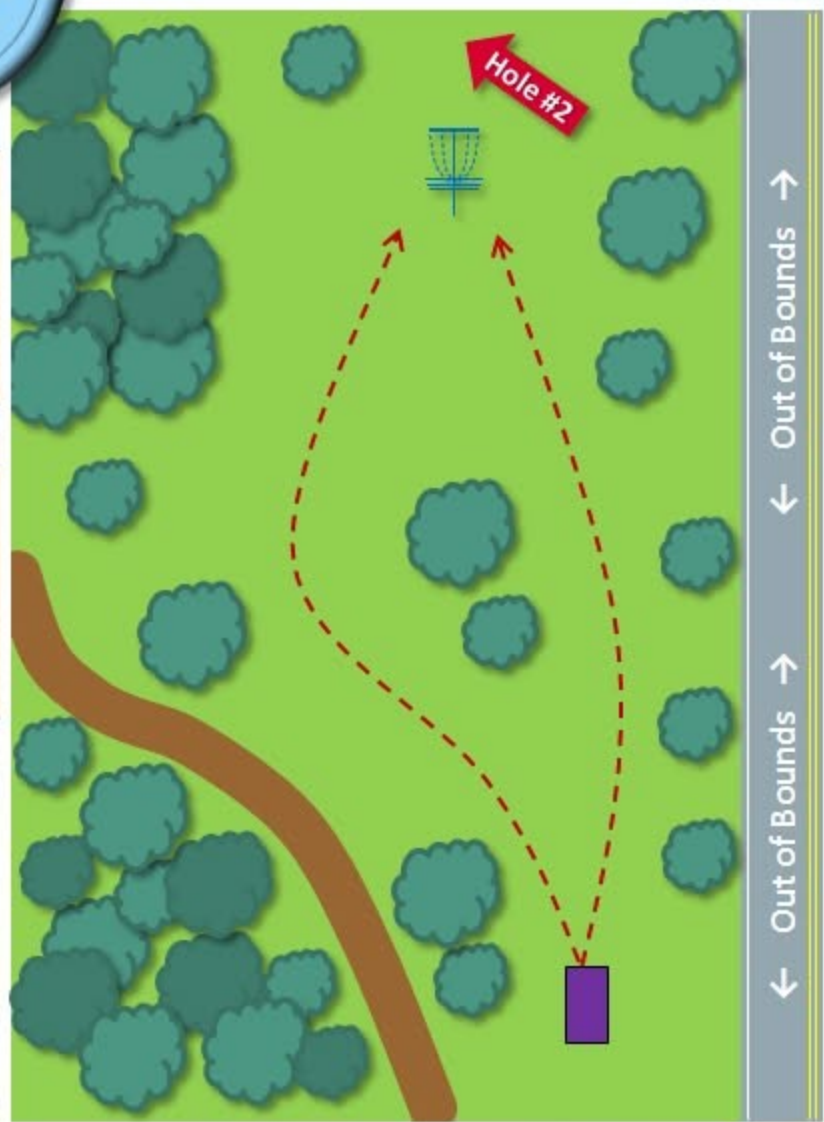

The Milton Craven disc golf course at Evergreen Park

Mr. Milton Craven, a sergeant for the union army for the U.S. civil war, gave practically all of his time while a park trustee of evergreen park in 1900. He believed that a park should be a place for recreation. He planted flowers, a wide variety of shrubs including mountain laurel, poplar, evergreen and oak trees. Sergeant Craven has left an enduring monument to his memory. The people of Kane will long remember this quiet, public-spirited hero of the Civil War who lost an arm in defense of his country at the battle of the wilderness, and who by his zeal and devotion to the public welfare, made in evergreen park a notable contribution to the beauty and happiness of the community. J.E. Henretta

Milton Craven
Park Trustee, 1900-1908

The beauty of Evergreen Park — A living
memorial to his planning and foresight.

The Milton Craven Disc Golf Course at Evergreen Park

#1

Par 3

306'

#2

The Milton Craven Disc Golf Course at Evergreen Park

Par 3

336'

The Milton Craven Disc Golf Course at Evergreen Park

#3

Par 3

255'

The Milton Craven Disc Golf Course at Evergreen Park

#4