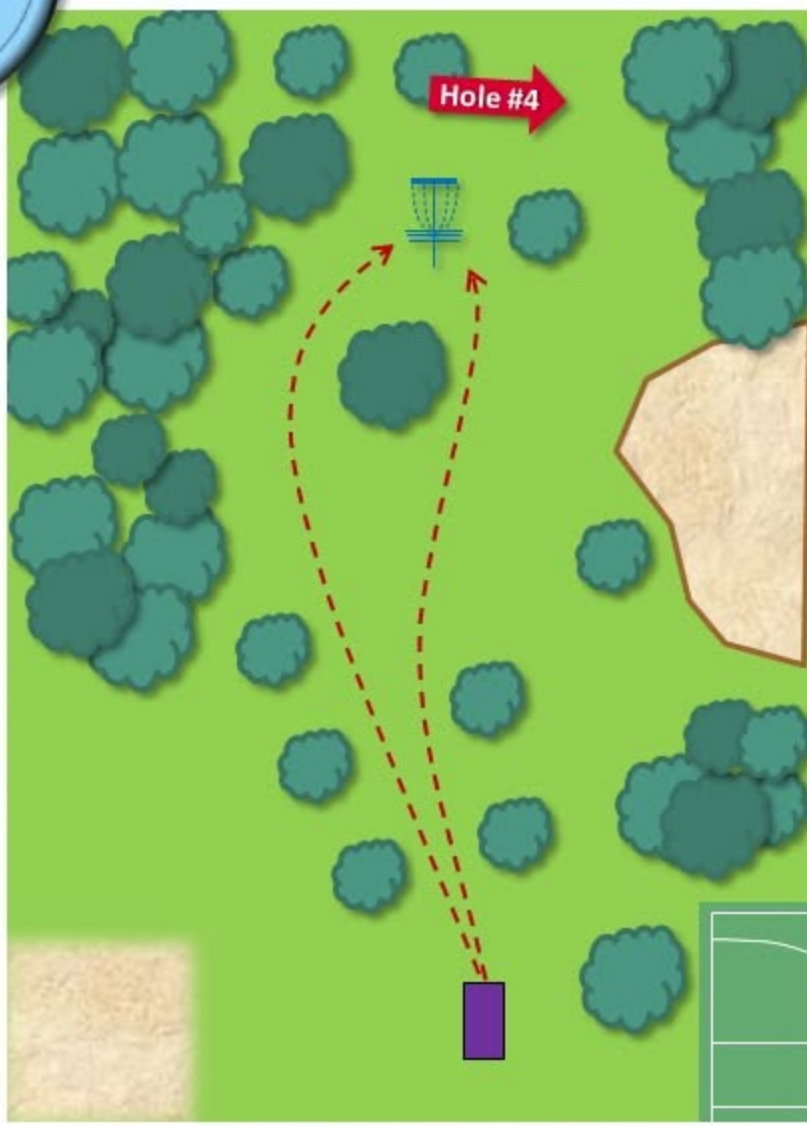

The Milton Craven disc golf course at Evergreen Park

Mr. Milton Craven, a sergeant for the union army for the U.S. civil war, gave practically all of his time while a park trustee of evergreen park in 1900. He believed that a park should be a place for recreation. He planted flowers, a wide variety of shrubs including mountain laurel, poplar, evergreen and oak trees. Sergeant Craven has left an enduring monument to his memory. The people of Kane will long remember this quiet, public-spirited hero of the Civil War who lost an arm in defense of his country at the battle of the wilderness, and who by his zeal and devotion to the public welfare, made in evergreen park a notable contribution to the beauty and happiness of the community. J.E. Henretta

Par 3

336'

The Milton Craven Disc Golf Course at Evergreen Park

#3

Par 3

255'

The Milton Craven Disc Golf Course at Evergreen Park

#4

Par 3

228'

#5

The Milton Craven Disc Golf Course at Evergreen Park

Par 3

285'

#6

The Milton Craven Disc Golf Course at Evergreen Park

Par 3

267'

Out of Bounds

Out of Bounds

#7

The Milton Craven Disc Golf Course at Evergreen Park

Par 4

342'