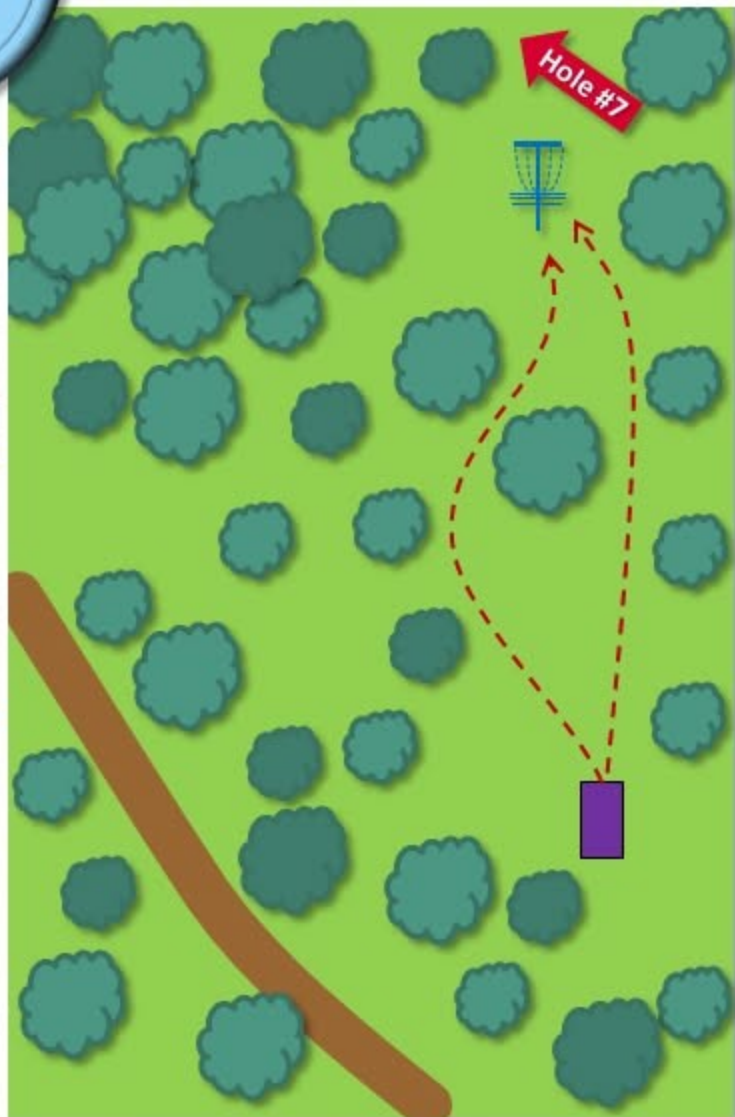

The Milton Craven disc golf course at Evergreen Park

Mr. Milton Craven, a sergeant for the union army for the U.S. civil war, gave practically all of his time while a park trustee of evergreen park in 1900. He believed that a park should be a place for recreation. He planted flowers, a wide variety of shrubs including mountain laurel, poplar, evergreen and oak trees. Sergeant Craven has left an enduring monument to his memory. The people of Kane will long remember this quiet, public-spirited hero of the Civil War who lost an arm in defense of his country at the battle of the wilderness, and who by his zeal and devotion to the public welfare, made in evergreen park a notable contribution to the beauty and happiness of the community. J.E. Henretta

Par 3

228'

#5

The Milton Craven Disc Golf Course at Evergreen Park

Par 3

285'

#6

The Milton Craven Disc Golf Course at Evergreen Park

Par 3

267'

Out of Bounds

Out of Bounds

#7

The Milton Craven Disc Golf Course at Evergreen Park

Par 4

342'

#8

The Milton Craven Disc Golf Course at Evergreen Park

Par 3

237'

#9

The Milton Craven Disc Golf Course at Evergreen Park

Par 3

207'