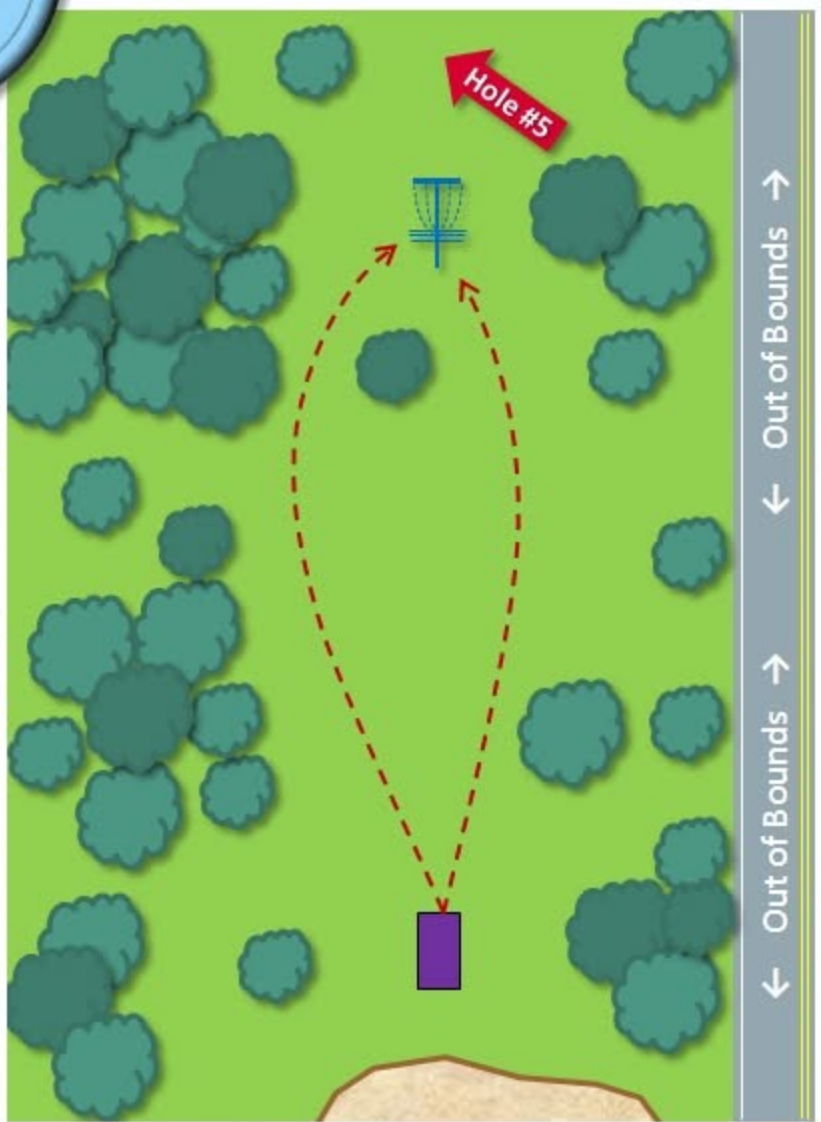

The Milton Craven disc golf course at Evergreen Park

Mr. Milton Craven, a sergeant for the union army for the U.S. civil war, gave practically all of his time while a park trustee of evergreen park in 1900. He believed that a park should be a place for recreation. He planted flowers, a wide variety of shrubs including mountain laurel, poplar, evergreen and oak trees. Sergeant Craven has left an enduring monument to his memory. The people of Kane will long remember this quiet, public-spirited hero of the Civil War who lost an arm in defense of his country at the battle of the wilderness, and who by his zeal and devotion to the public welfare, made in evergreen park a notable contribution to the beauty and happiness of the community. J.E. Henretta

Milton Craven
Park Trustee, 1900-1908

The beauty of Evergreen Park — A living
memorial to his planning and foresight.

The Milton Craven Disc Golf Course at Evergreen Park

#1

Par 3

306'

#2

The Milton Craven Disc Golf Course at Evergreen Park

Par 3

336'

The Milton Craven Disc Golf Course at Evergreen Park

#3

Par 3

255'

The Milton Craven Disc Golf Course at Evergreen Park

#4

Par 3

228'

#5

The Milton Craven Disc Golf Course at Evergreen Park

Par 3

285'

#6

The Milton Craven Disc Golf Course at Evergreen Park