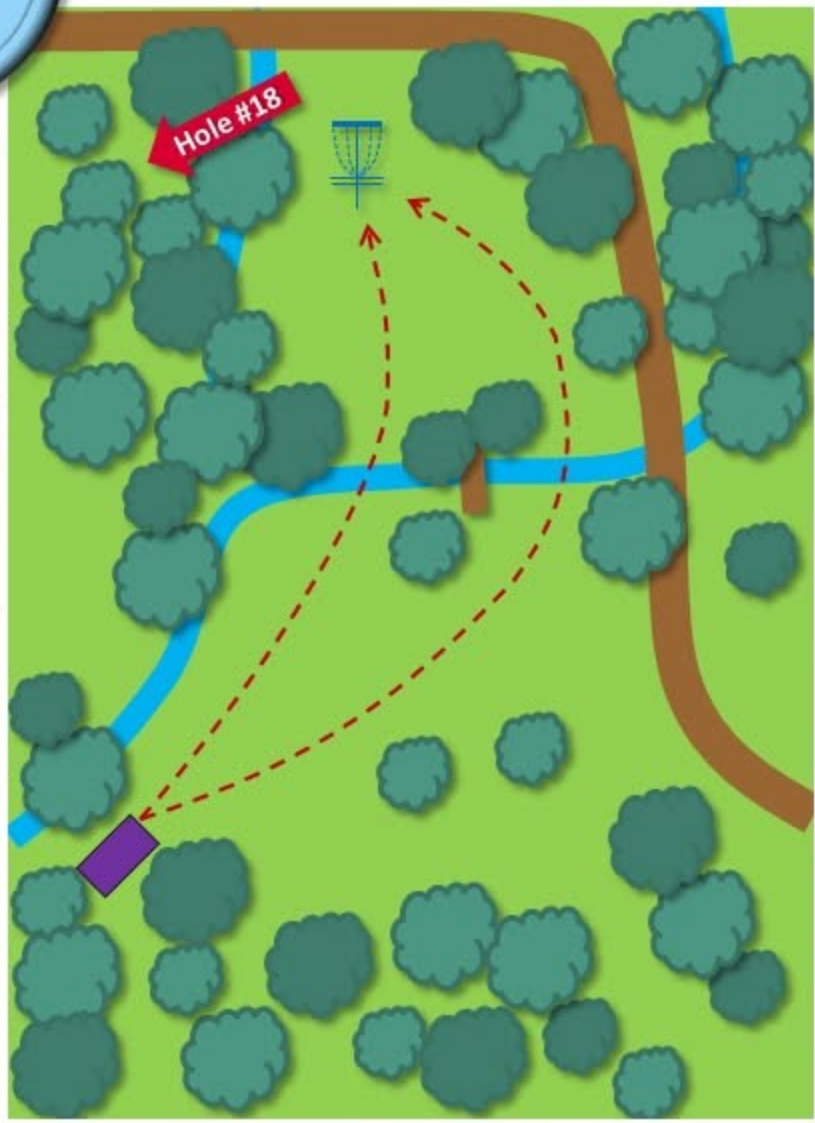

The Milton Craven Disc Golf Course at Evergreen Park

#14

Par 4

408'

The Milton Craven Disc Golf Course at Evergreen Park

#15

Par 3

237'

Out of Bounds

Out of Bounds

The Milton Craven Disc Golf Course at Evergreen Park

#16

Par 4

318'

Out of Bounds

Out of Bounds

The Milton Craven Disc Golf Course at Evergreen Park

#17

Par 3

222'

The Milton Craven Disc Golf Course at Evergreen Park

#18

Par 4

294'