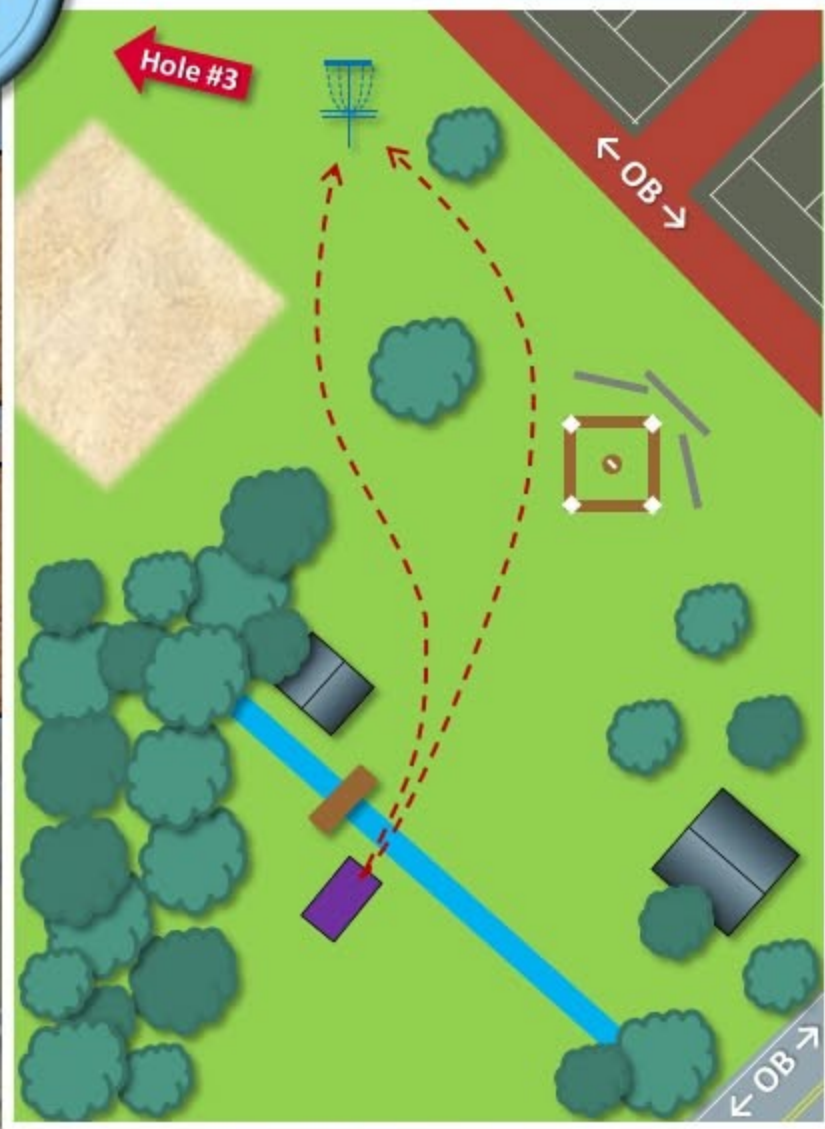

The Milton Craven disc golf course at Evergreen Park

Mr. Milton Craven, a sergeant for the union army for the U.S. civil war, gave practically all of his time while a park trustee of evergreen park in 1900. He believed that a park should be a place for recreation. He planted flowers, a wide variety of shrubs including mountain laurel, poplar, evergreen and oak trees. Sergeant Craven has left an enduring monument to his memory. The people of Kane will long remember this quiet, public-spirited hero of the Civil War who lost an arm in defense of his country at the battle of the wilderness, and who by his zeal and devotion to the public welfare, made in evergreen park a notable contribution to the beauty and happiness of the community. J.E. Henretta

Milton Craven
Park Trustee, 1900-1908

The beauty of Evergreen Park — A living
memorial to his planning and foresight.

The Milton Craven Disc Golf Course at Evergreen Park

#1

Par 3

306'

#2

The Milton Craven Disc Golf Course at Evergreen Park

Par 3

336'

The Milton Craven Disc Golf Course at Evergreen Park

#3

Par 3

255'

The Milton Craven Disc Golf Course at Evergreen Park

#4

Out of Bounds

Out of Bounds

The Milton Craven Disc Golf Course at Evergreen Park

#16

Par 4

318'

Out of Bounds

Out of Bounds