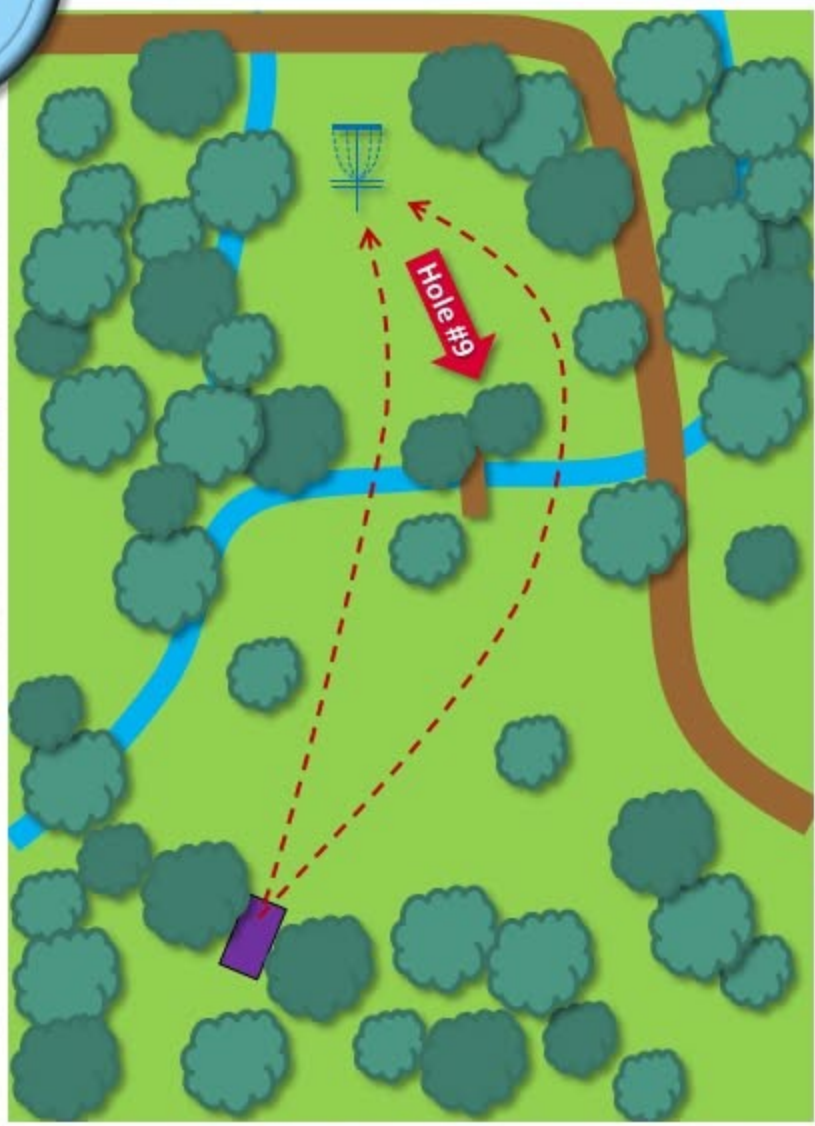

The Milton Craven disc golf course at Evergreen Park

Mr. Milton Craven, a sergeant for the union army for the U.S. civil war, gave practically all of his time while a park trustee of evergreen park in 1900. He believed that a park should be a place for recreation. He planted flowers, a wide variety of shrubs including mountain laurel, poplar, evergreen and oak trees. Sergeant Craven has left an enduring monument to his memory. The people of Kane will long remember this quiet, public-spirited hero of the Civil War who lost an arm in defense of his country at the battle of the wilderness, and who by his zeal and devotion to the public welfare, made in evergreen park a notable contribution to the beauty and happiness of the community. J.E. Henretta

Par 3

267'

Out of Bounds

Out of Bounds

#7

The Milton Craven Disc Golf Course at Evergreen Park

Par 4

342'

#8

The Milton Craven Disc Golf Course at Evergreen Park

Par 3

237'

#9

The Milton Craven Disc Golf Course at Evergreen Park

Par 3

207'

The Milton Craven Disc Golf Course at Evergreen Park

#10

Par 3

258'

The Milton Craven Disc Golf Course at Evergreen Park

#11

Par 4

417'